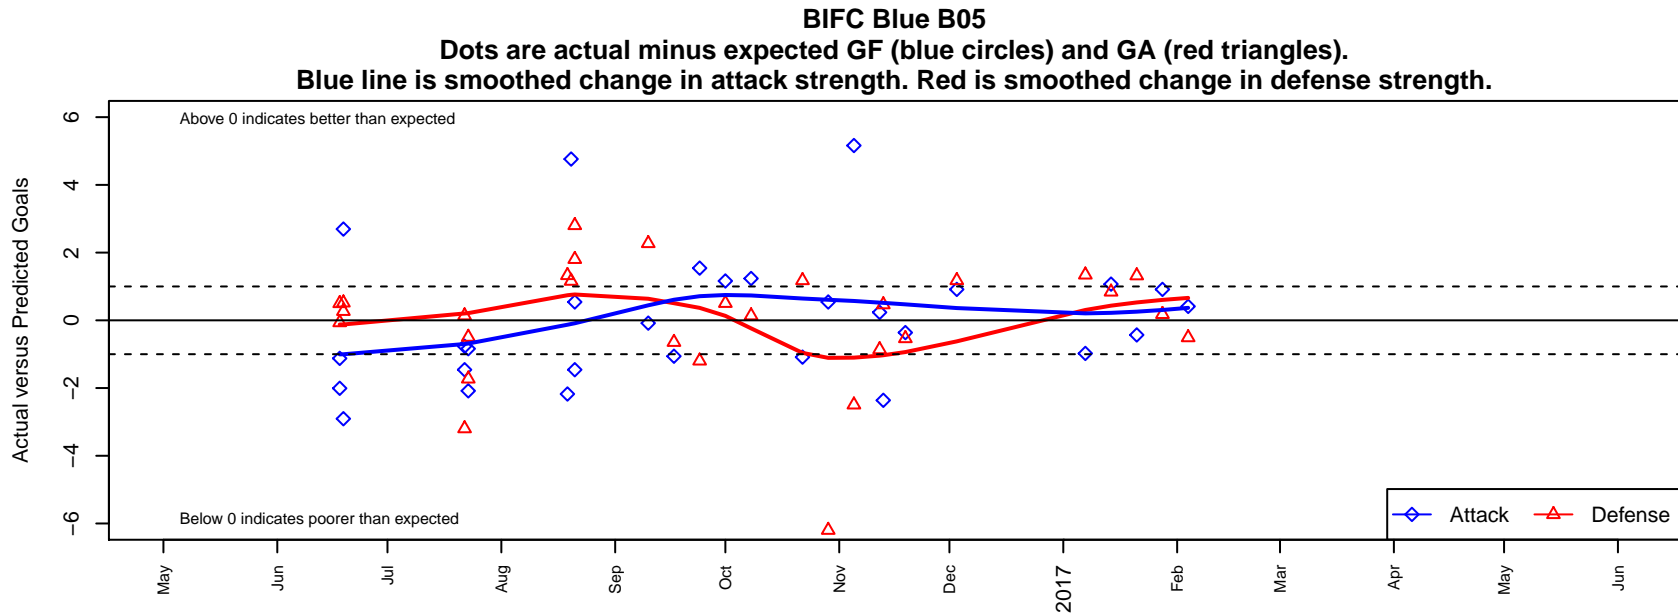

**attack and defense variance (black dot)
relative to other teams
and top 10 in region**

**attack and defense rating
relative to others at age
and all opponents in last 13 months**

BIFC Blue B05

Bainbridge Island FC
Bainbridge Island, WA
B05 total strength=677
attack=0.99 defense=0.43
fall league = NPSL Div 1 (05) U12

alt names used:
Bainbridge Island FC Blue B05
Bainbridge Island FC Blue B05
BAINBRIDGE ISLAND FC BAINBRIDGE ISLAN
Bainbridge Island FC Blue B05

Venues played:
2016 Snohomish United Invt Silver
2016 Crossfire Select U12 Gold
2016 Island Cup BU12 Gold
2016 NPSL Division 1 (05) U12
2016 Founders Cup B05 Div A