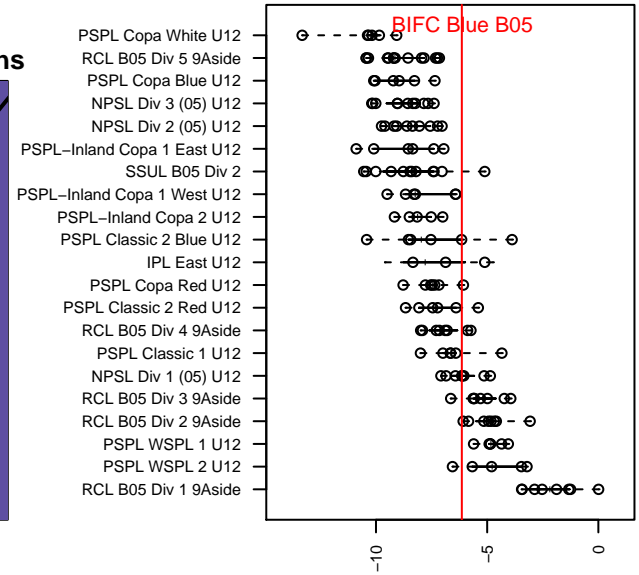

**attack and defense rating
relative to others at age
and all opponents in last 13 months**